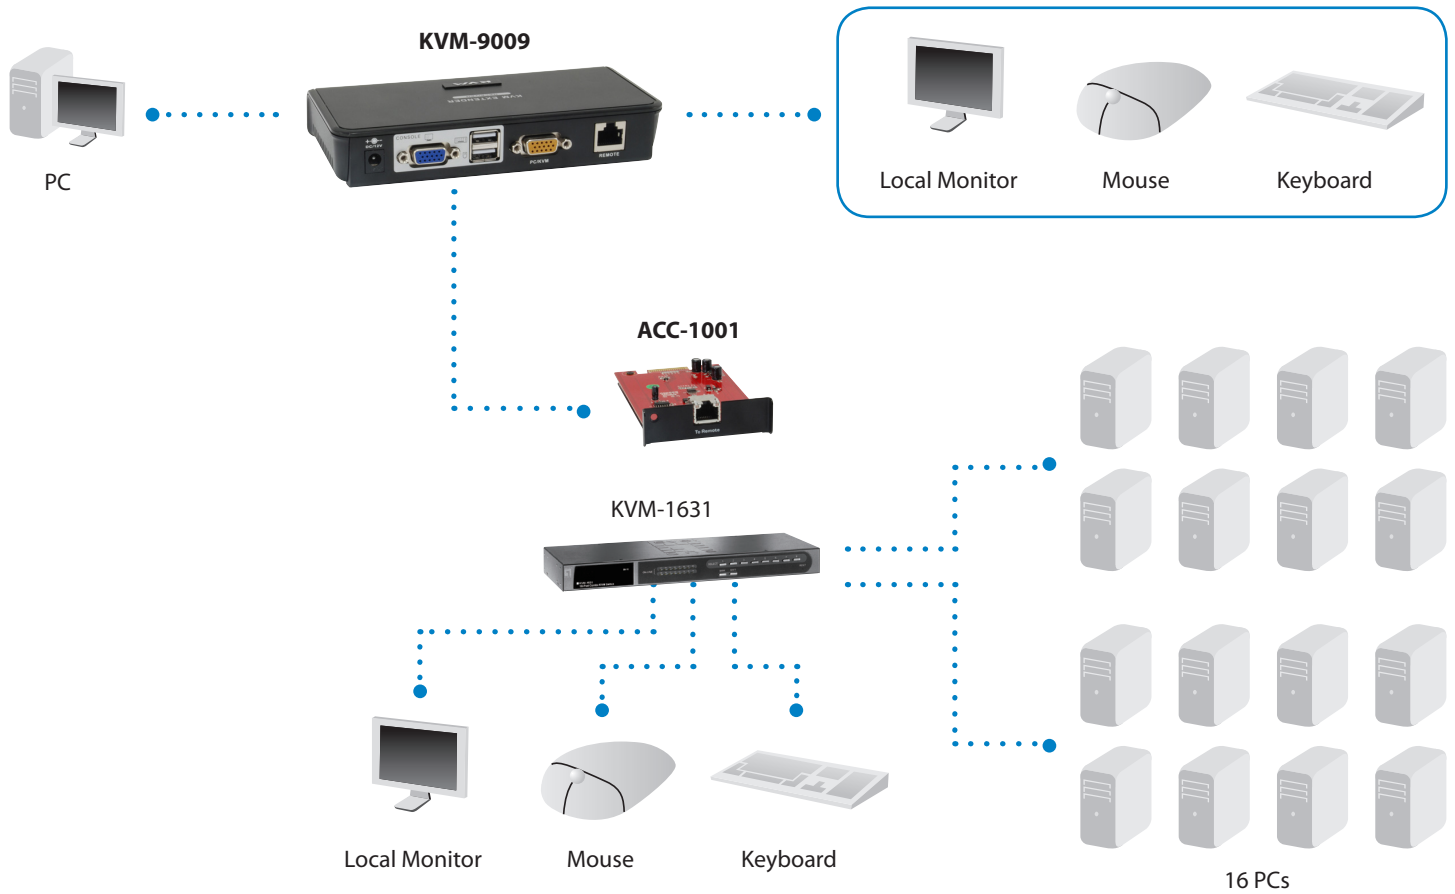

Product Diagram

Order Information

KVM-9009: KVM Remote Console kit