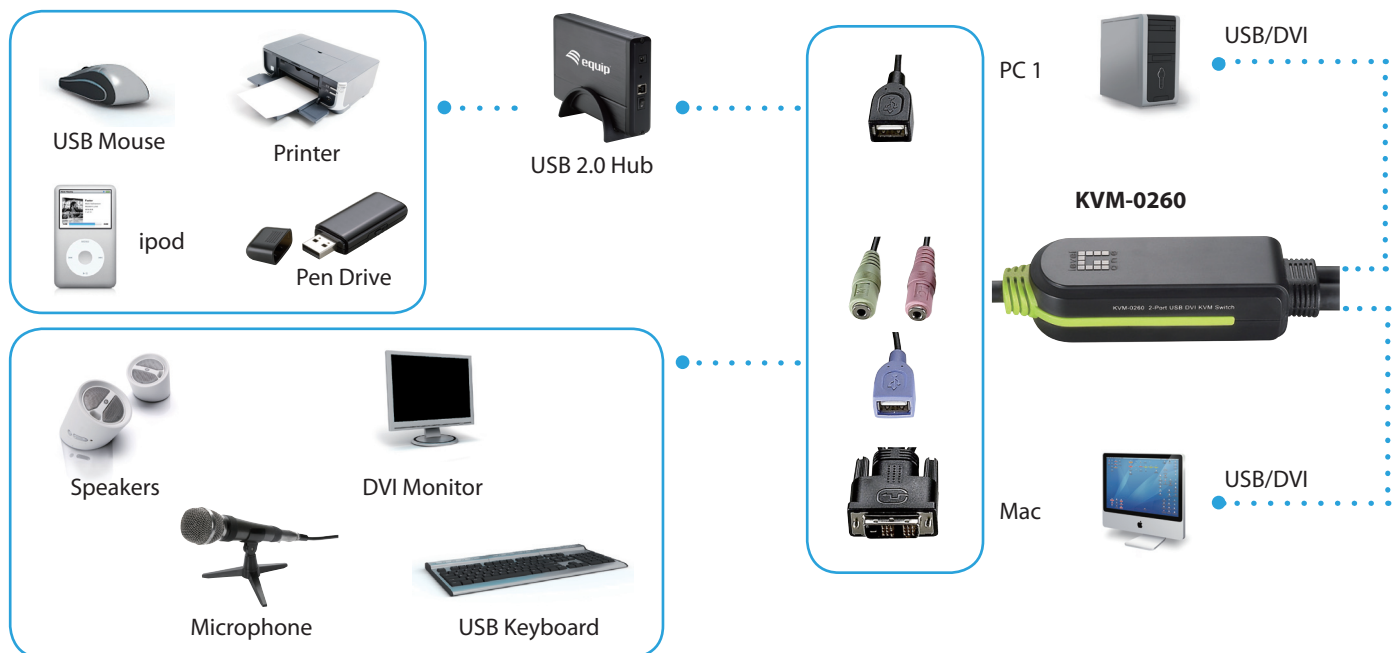

2-Port USB DVI KVM Switch w/ Audio

KVM-0260

H/W Version: 1

Product Overview

The LevelOne KVM-0260 is an easy to use 2-port USB DVI KVM switch for connecting 2 multi-platform operating system computers to a single keyboard, mouse and monitor. It also allows users to connect audio from the connected computers to a single audio system.

1. Audio Connector
2. Mic Connector
3. USB Console Port
4. USB Console Port
5. Video Console Port
6. Video PC Port
7. USB PC Port
8. Audio Jack
9. Mic Jack

Key Features

- 2-port USB DVI KVM Switch for home or office use
- Connect multi-platform operating system computers to a single keyboard, mouse and monitor
- Supports high-video quality – DDC2B and 1920x1200 pixels
- Supports HDCP
- Easy installation with no software installation
- All cables attached, ready-for-use
- Features audio and microphone support
- Provides auto-scanning
- LED display for easy status monitoring
- Provides hotkey switching

Stereo Audio Input:

3.5mm jack

Monitor Supported:

DVI-D

LEDs:

-

HUB Supported

✓

OS Supported:

Win & Mac

Product Diagram

Order Information

KVM-0260: 2-Port USB DVI KVM Switch w/ Audio

Package Content

KVM-0260
 User Manual
 Quick Installation Guide